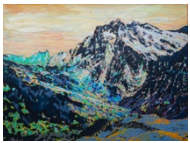

Simple Pleasures world's mountains series

recent paintings by Tzu Chen Chen

Exhibition from March 19, 2021 to January 9, 2022

Ateliers
FLORENZA

List of works

1. Jungfrau #6489, 60 x 90 cm, mixed media on canvas

2. Jungfrau #2694, 75 x 100 cm, mixed media on canvas

3. Engelberg #2697, 75 x 100 cm, mixed media on canvas

4. Jungfrau #2695, 75 x 100 cm, mixed media on canvas

5. Rigi #62, 60 x 90 cm, mixed media on canvas