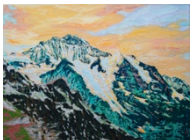

5. Rigi #62, 60 x 90 cm, mixed media on canvas

4. Jungfrau #2695, 75 x 100 cm, mixed media on canvas