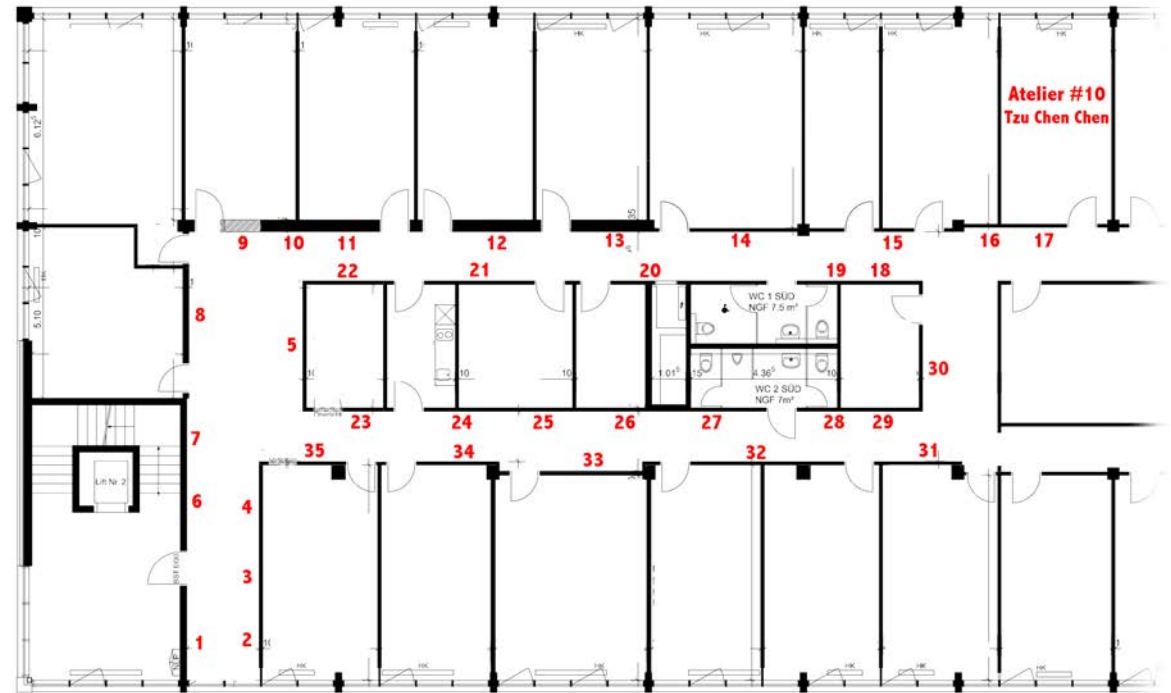

3. Rigi Sunset #2698, 75 x 100 cm
mixed media on canvas

4. Jungfrau #2696, 75 x 100 cm
mixed media on canvas

5. Matterhorn in blooms, 60 x 90 cm
mixed media on canvas

6. Jungfrau #2695, 75 x 100 cm
mixed media on canvas

7. Jungfrau #2694, 75 x 100 cm
mixed media on canvas

8. Fairy's River Retreat, 100 x 120 cm
mixed media on canvas

12. Aletch #6189, 40 x 60 cm
mixed media on canvas

16. Mt. Blanc #6194, 40 x 50 cm
mixed media on canvas