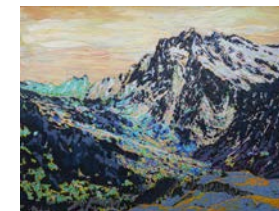

3. Rigi Sunset #2698, 75 x 100 cm
mixed media on canvas

4. Jungfrau #2696, 75 x 100 cm
mixed media on canvas

5. Matterhorn in blooms, 60 x 90 cm
mixed media on canvas

6. Jungfrau #2695, 75 x 100 cm
mixed media on canvas